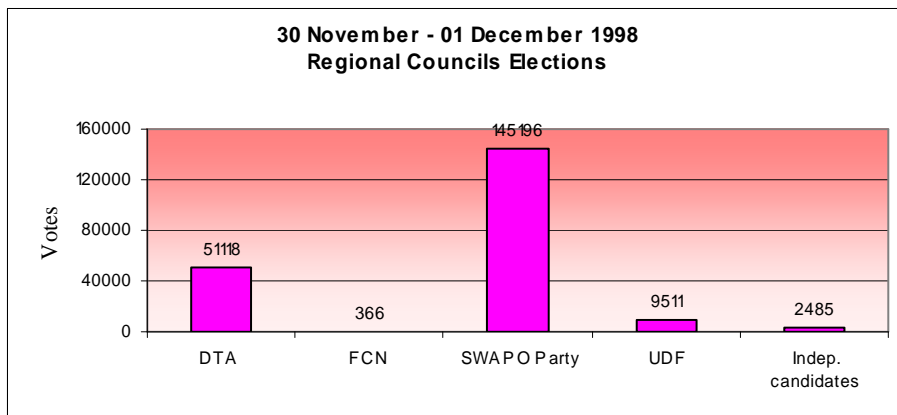

(a) 30 November -01 December 1998, Regional Councils Elections

Total Registered Voters: 738 870
 Registered voters in contested Constituencies: 534 278
 Total valid votes: 208 676
 Total votes cast: 213 433
 Total Rejected Votes: 4 757

Political Party / Independent Candidates	Votes Received	No. Seats or Constituencies Won
DTA	51 118	16
FCN	366	0
SWAPO Party	145 196	82
UDF	9 511	04
Indep. candidates	2 485	0

(b) 16 February 1998: Statistics on Local Authorities Elections

Total Registered Voters: 188 302
 Total valid votes: 62 888
 Total Votes Cast: 63 543
 Total Rejected Votes: 655

Political Party / Local Associations / Organisations	Votes Received	Percentage (%)	Total No. of Councilors in Local Authorities won
DTA	16 026	25.22	99
DCN	332	0.52	02
SWANU	142	0.22	0
SWAPO Party	36 967	58.18	187
UDF	4 191	6.60	26
WRP	63	0.10	0
Organization/Associations	5 167	8.13	16
TOTAL			330